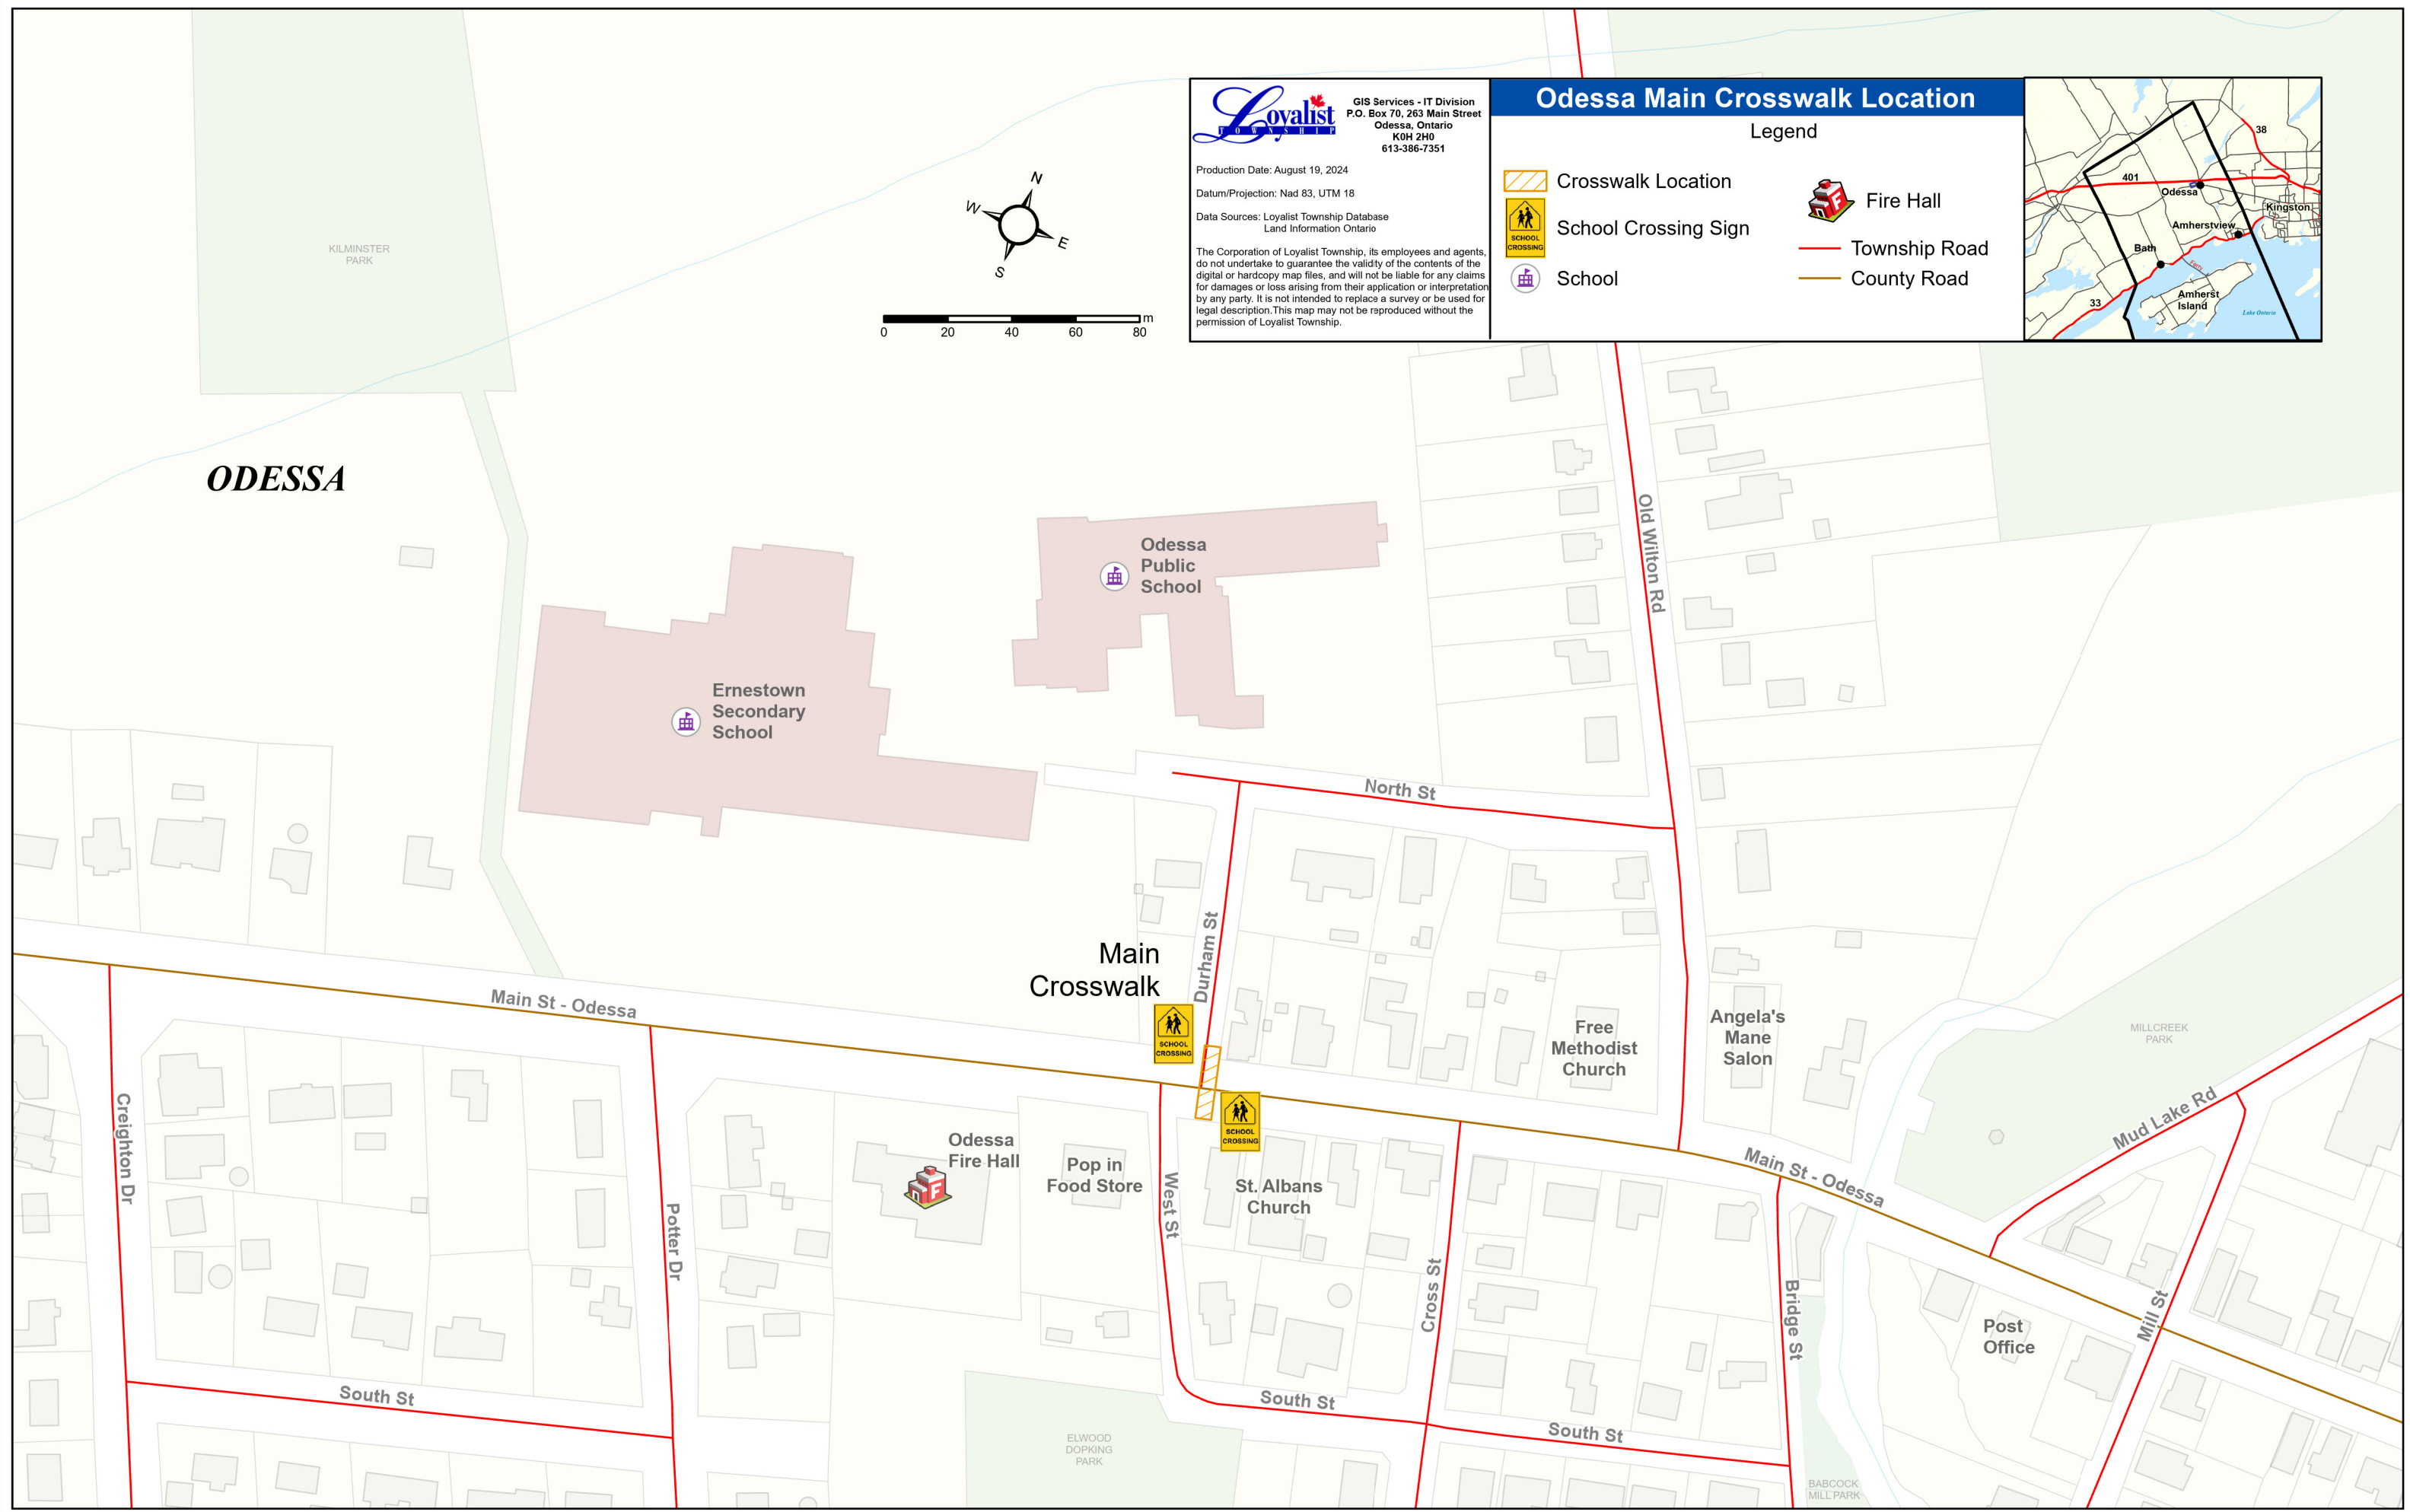

Production Date: August 19, 2024
 Datum/Projection: Nad 83, UTM 18
 Data Sources: Loyalist Township Database
 Land Information Ontario
 The Corporation of Loyalist Township, its employees and agents, do not undertake to guarantee the validity of the contents of the digital or hardcopy map files, and will not be liable for any claims for damages or loss arising from their application or interpretation by any party. It is not intended to replace a survey or be used for legal description. This map may not be reproduced without the permission of Loyalist Township.

Odessa Main Crosswalk Location

Legend

-  Crosswalk Location
-  School Crossing Sign
-  School
-  Fire Hall
-  Township Road
-  County Road

ODESSA

Main Crosswalk

Odessa Fire Hall

Pop in Food Store

St. Albans Church

Mud Lake Rd

Creighton Dr

Potter Dr

Old Wilton Rd

North St

Durham St

West St

Cross St

Bridge St

Mill St

KILMINSTER PARK

MILLCREEK PARK

ELWOOD DOPKING PARK

BABCOCK MILL PARK

Odessa Public School

Ernestown Secondary School